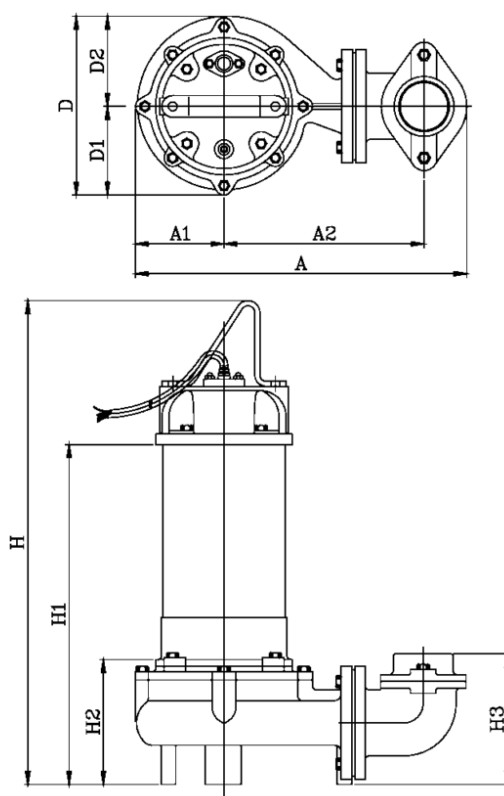

Article number: 7190255080211

Description: KleePump VPS80-55T stainless steel
5,5Kw 3x400V 50Hz outlet 3" Flange

Measures

| | |
|----------|---------|
| A = 459 | Kg = 62 |
| A1 = 110 | |
| A2 = 256 | |
| D = 227 | |
| H = 673 | |
| H1 = 508 | |
| H2 = 160 | |
| H3 = 220 | |